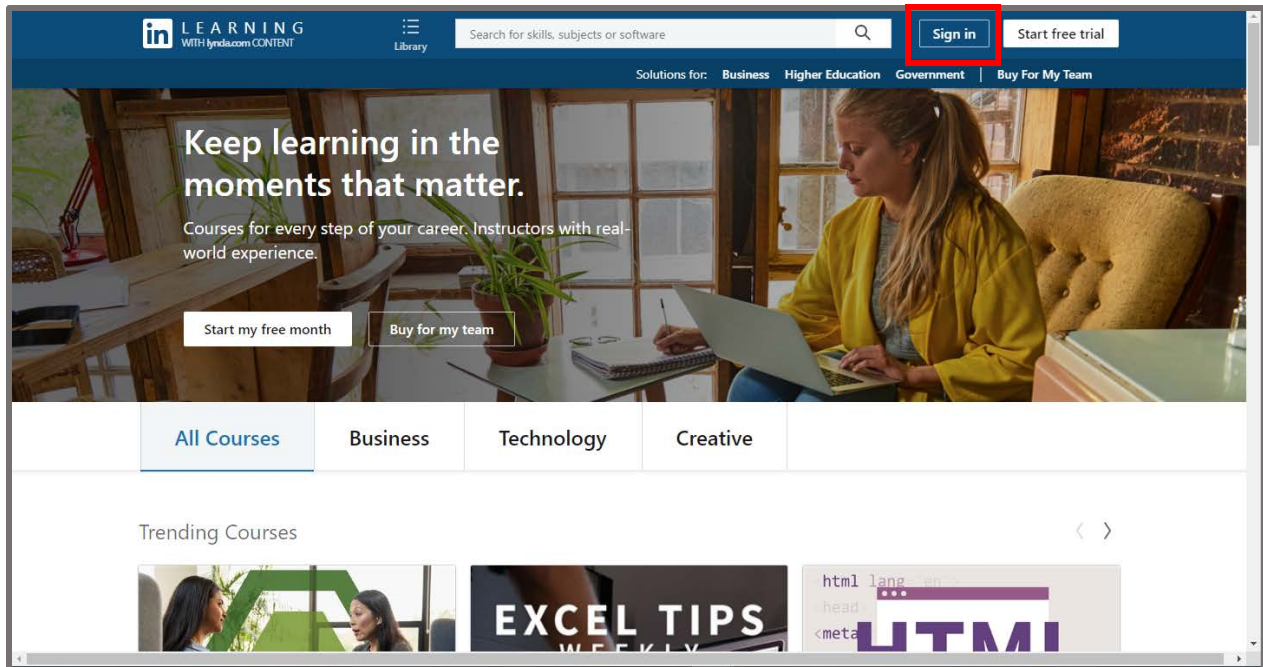

Using the LinkedIn Learning Weblink

1. Use web address: <https://inlearning.westernu.edu>
2. This will redirect you to WesternU's ADFS landing page
3. Enter your WesternU email address (e.g. jemployee@westernu.edu) and password
4. Select Sign in

5. This will route users to WesternU's LinkedIn Learning homepage
6. From the homepage navigate the platform to view various on-demand training videos

Using WesternU's Organization Account

1. If users are locked out of their LinkedIn Learning account, the top right of the screen will indicate for them to Sign in
2. Select Sign In