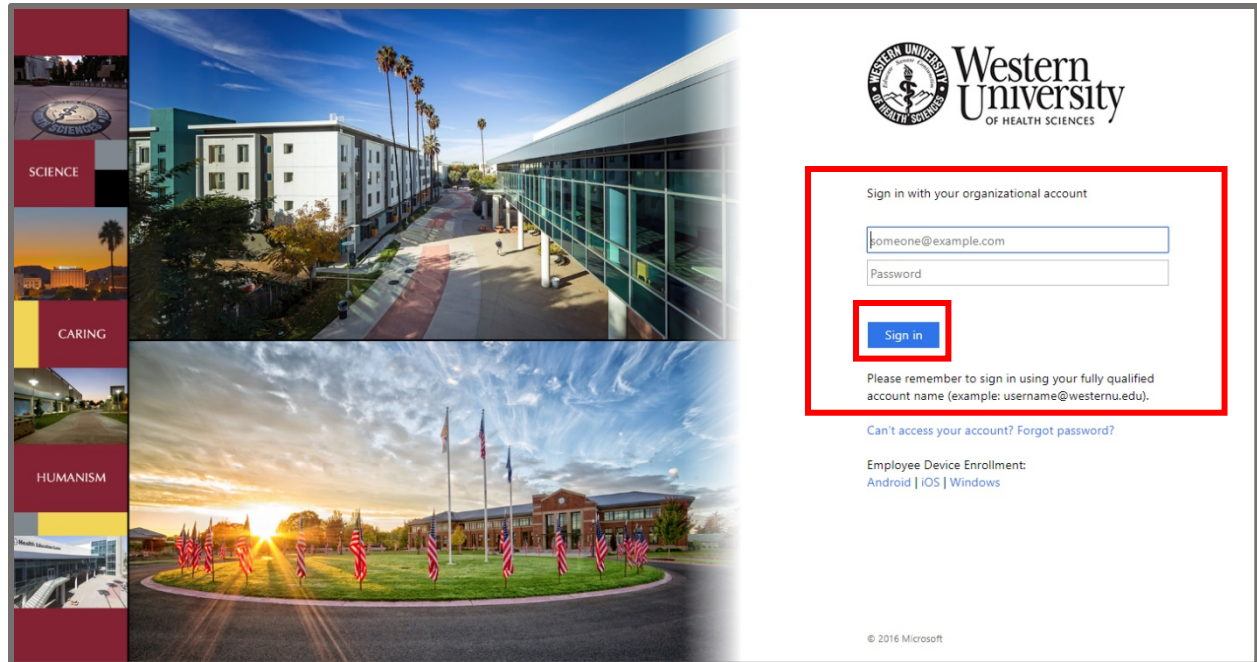

Using the LinkedIn Learning Weblink

1. Use web address: <https://inlearning.westernu.edu>
2. This will redirect you to WesternU's ADFS landing page
3. Enter your WesternU email address (e.g. jemployee@westernu.edu) and password
4. Select Sign in

5. This will route users to WesternU's LinkedIn Learning homepage
6. From the homepage navigate the platform to view various on-demand training videos

Using WesternU's Organization Account

1. If users are locked out of their LinkedIn Learning account, the top right of the screen will indicate for them to Sign in
2. Select Sign In