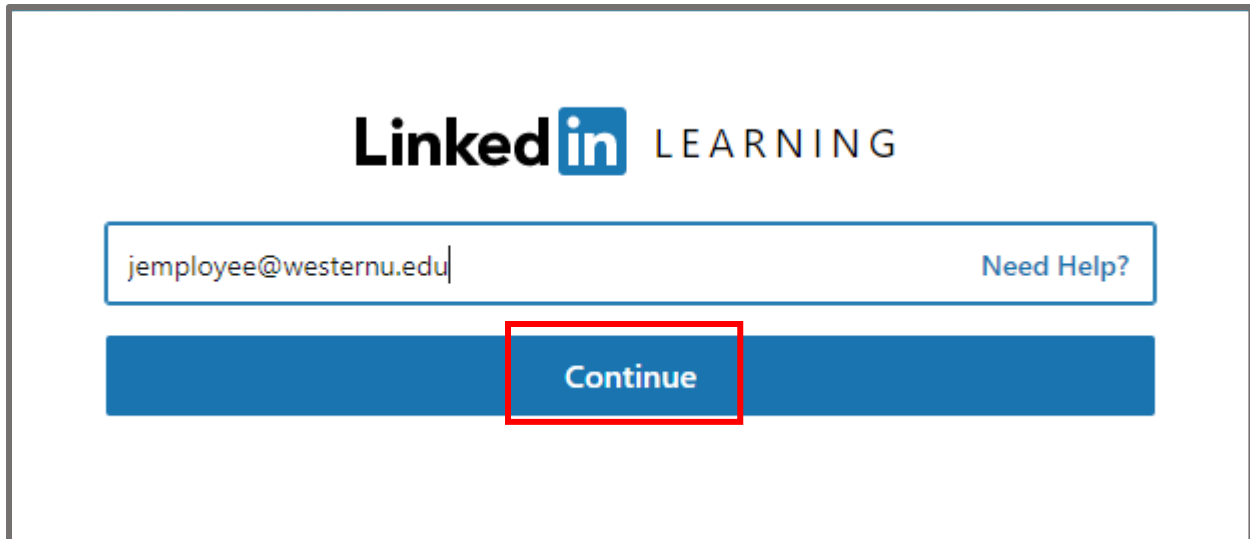

5. Enter your WesternU email address (e.g. jemployee@westernu.edu)
6. Select Continue