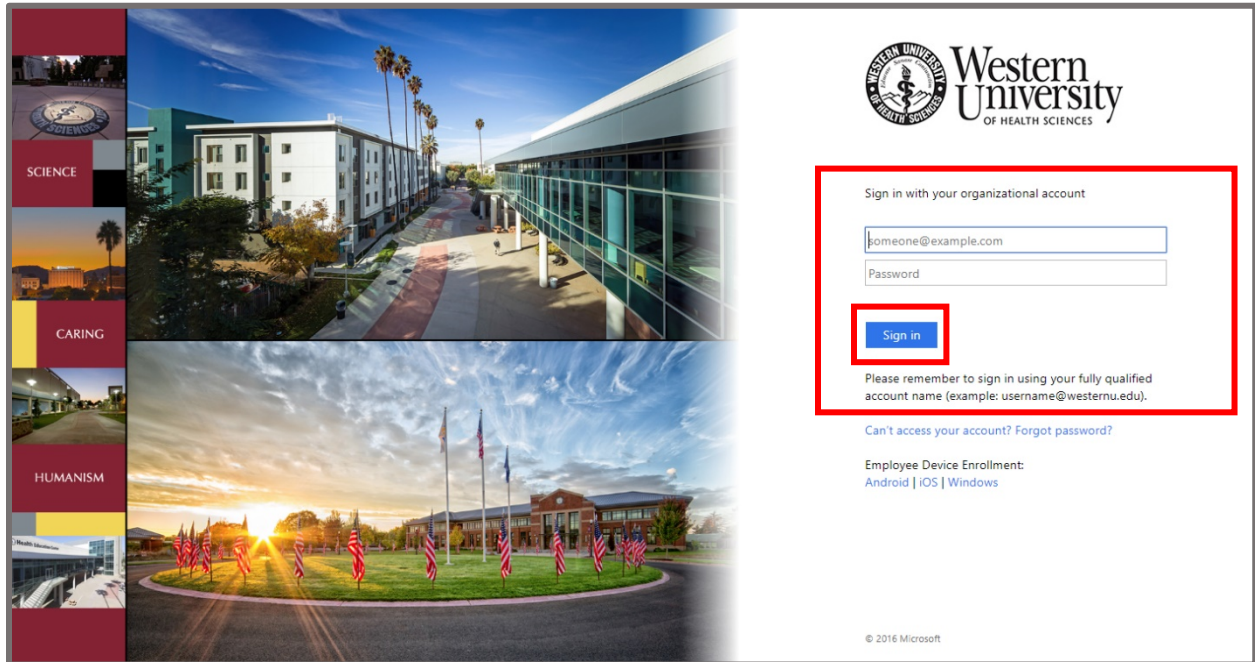

7. This **may** redirect you to WesternU's ADFS landing page
8. If it does, enter your WesternU email address (e.g. jemployee@westernu.edu) and password
9. Select Sign in