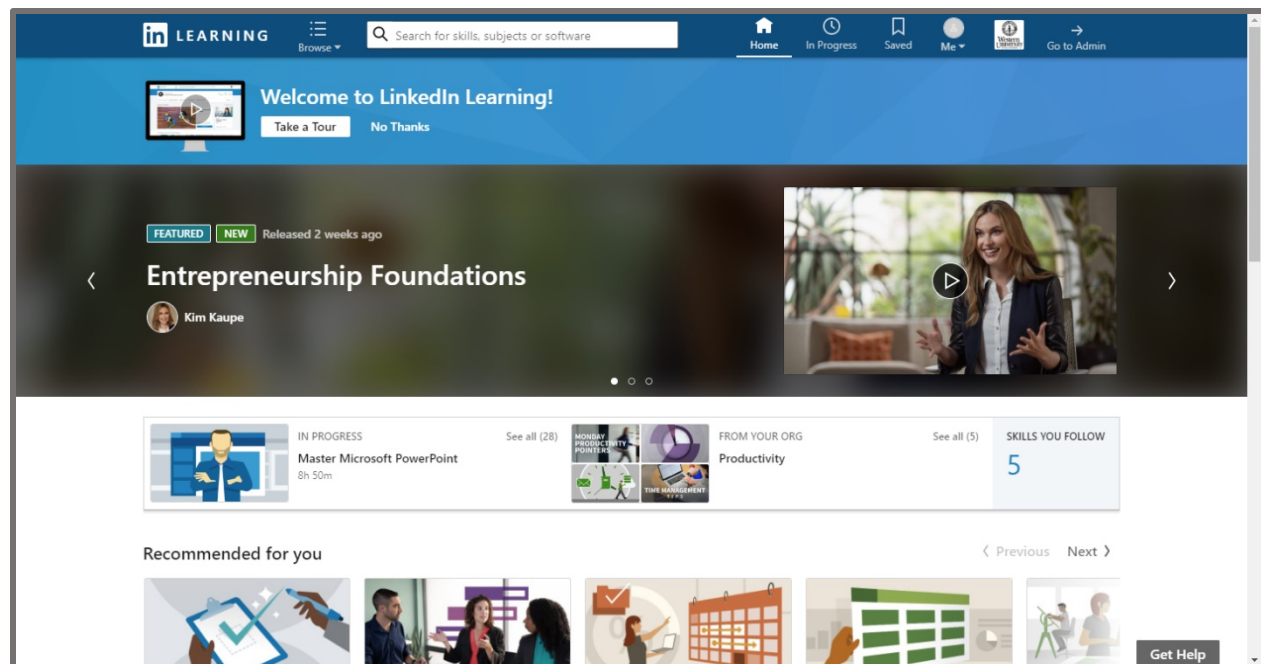

Using the LinkedIn Learning Weblink

1. Use web address: <https://inlearning.westernu.edu>
2. This will redirect you to WesternU's ADFS landing page
3. Enter your WesternU email address (e.g. jemployee@westernu.edu) and password
4. Select Sign in

5. This will route users to WesternU's LinkedIn Learning homepage
6. From the homepage navigate the platform to view various on-demand training videos

Using WesternU's Organization Account

1. If users are locked out of their LinkedIn Learning account, the top right of the screen will indicate for them to Sign in
2. Select Sign In