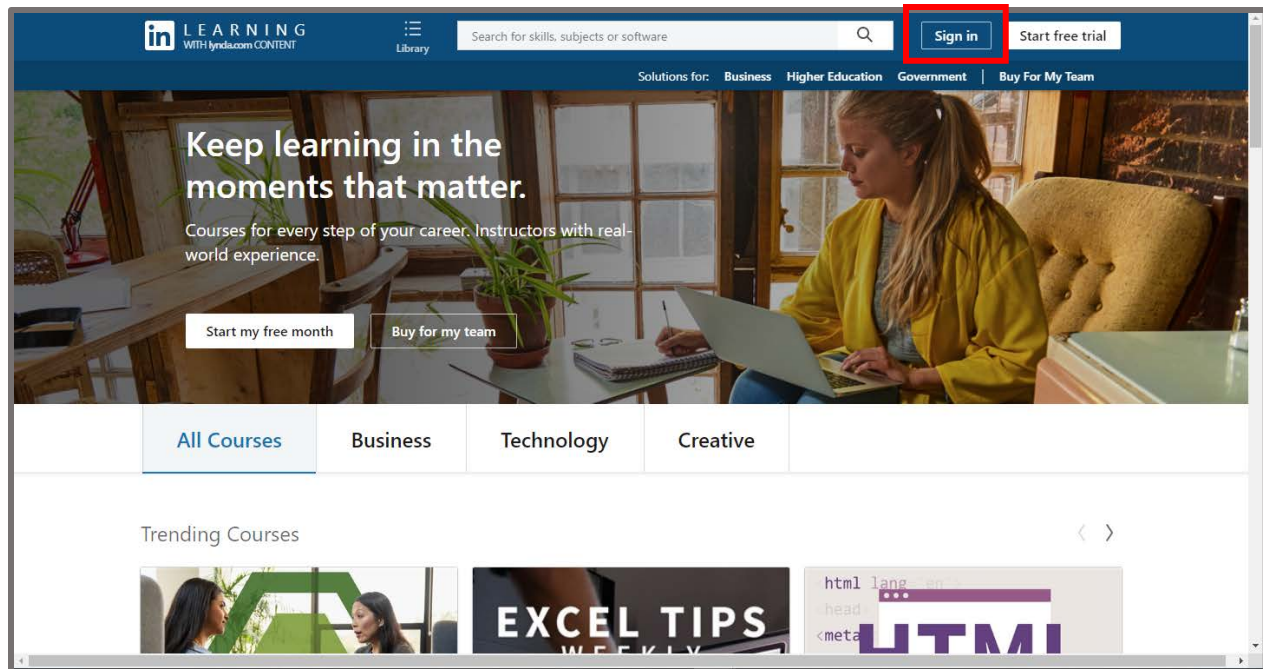

Using Your Personal LinkedIn Account

*Please Note: This login option only works if your personal LinkedIn account is connected with your WesternU LinkedIn Learning account.

1. If users are locked out of their LinkedIn Learning account, the top right of the screen will indicate for them to Sign in
2. Select Sign in

3. This routes users to the Sign in to LinkedIn Learning page
4. Enter your personal LinkedIn account email address **OR** your WesternU email address
  *Please Note – either email address will work
5. Enter your personal LinkedIn account password
  *Please Note – this should **NOT** be the same as your WesternU password
6. Select Sign in