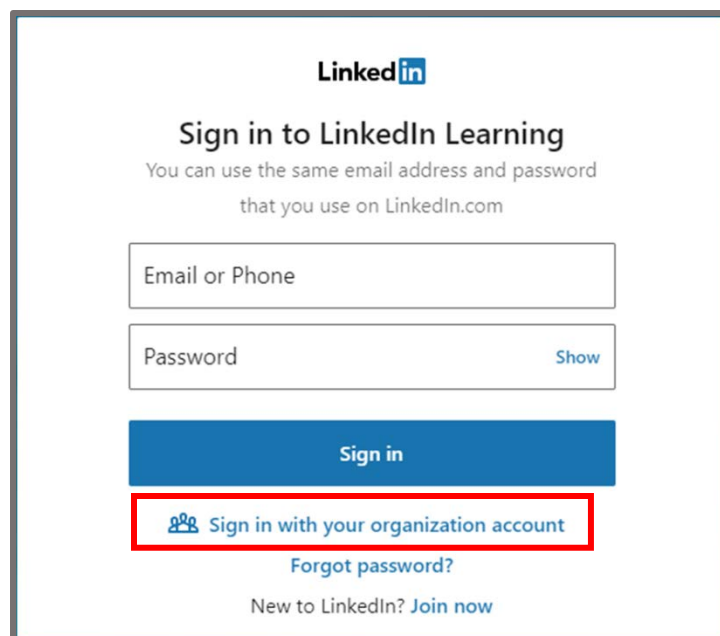

Using the LinkedIn Learning Weblink

1. Use web address: <https://inlearning.westernu.edu>
2. This will redirect you to WesternU's ADFS landing page
3. Enter your WesternU email address (e.g. jemployee@westernu.edu) and password
4. Select Sign in

5. This will route users to WesternU's LinkedIn Learning homepage
6. From the homepage navigate the platform to view various on-demand training videos

Using WesternU's Organization Account

1. If users are locked out of their LinkedIn Learning account, the top right of the screen will indicate for them to Sign in
2. Select Sign In

3. This routes users to the Sign in to LinkedIn Learning page
4. Select Sign in with your organization account

5. Enter your WesternU email address (e.g. jemployee@westernu.edu)
6. Select Continue

7. This will route users to WesternU's LinkedIn Learning homepage
8. From the homepage navigate the platform to view various on-demand training videos