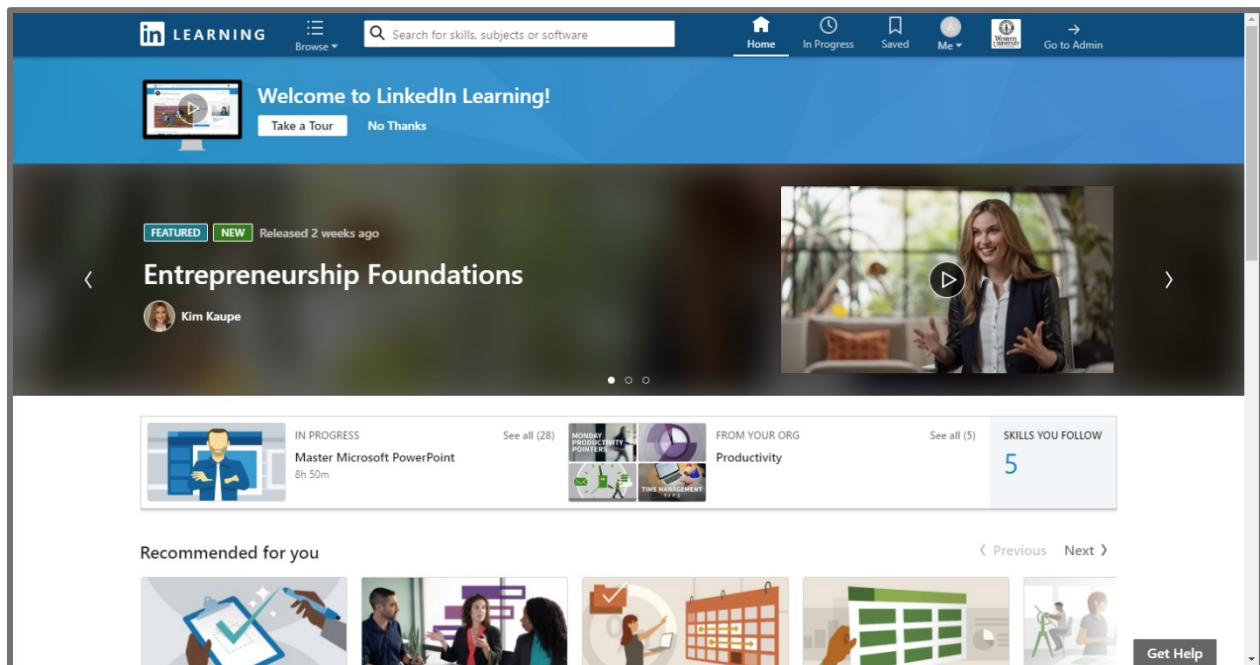

7. This will route users to WesternU's LinkedIn Learning homepage
8. From the homepage navigate the platform to view various on-demand training videos